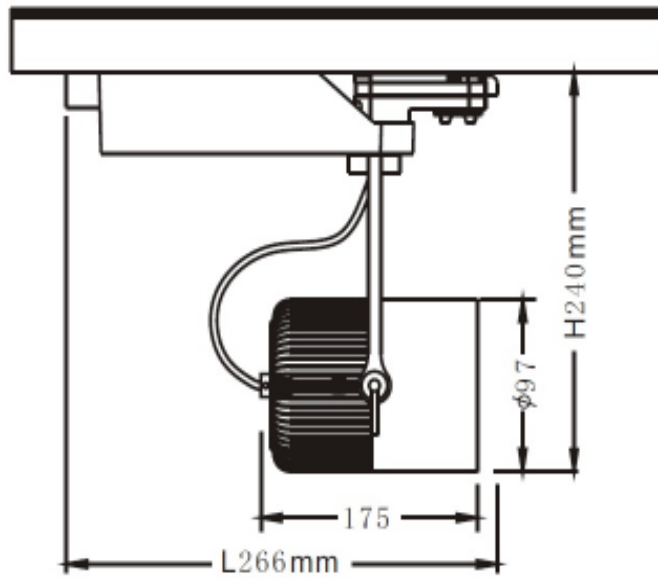

Technical Drawing