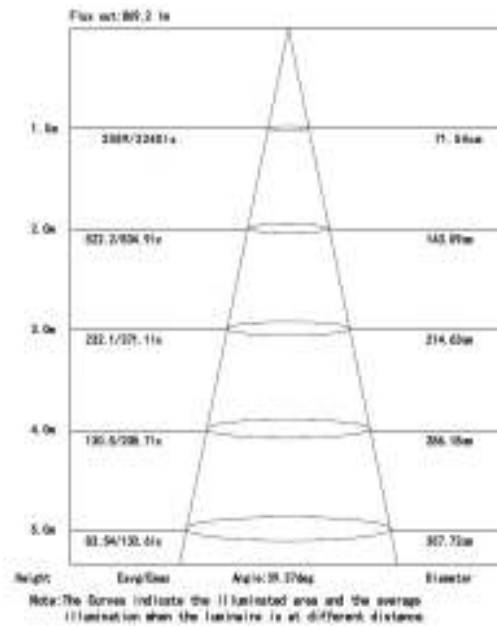

### Light Characteristics

Efficacy	83 lm/w
Beam Angle	30 D
CCT	3000K,4000K,6400K
Flux	930-1250 lm
	80
Color Rending Index	

### Temperature

Operating Temp.	-30(min), 65(max)C
Storage	-40(min), 65(max)C

[www.u-tron.com](http://www.u-tron.com)

Technical Drawing

Technical Data

©2012 U-Tron  
 All rights reserved  
 Specifications are subject to change without notice  
 27-Sep-13